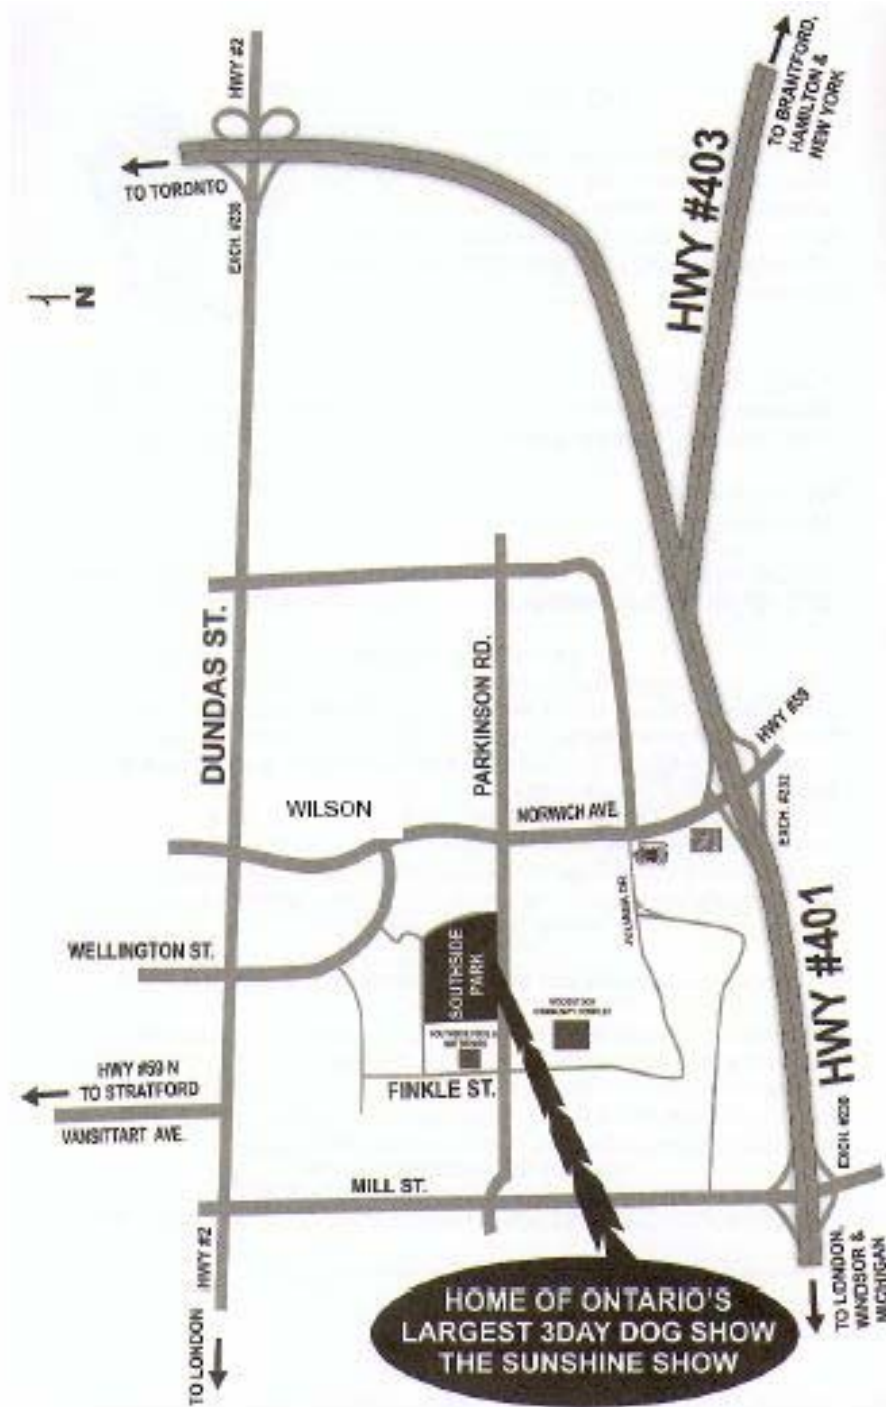

How to get there!

The map below shows you the location of the show site.

10